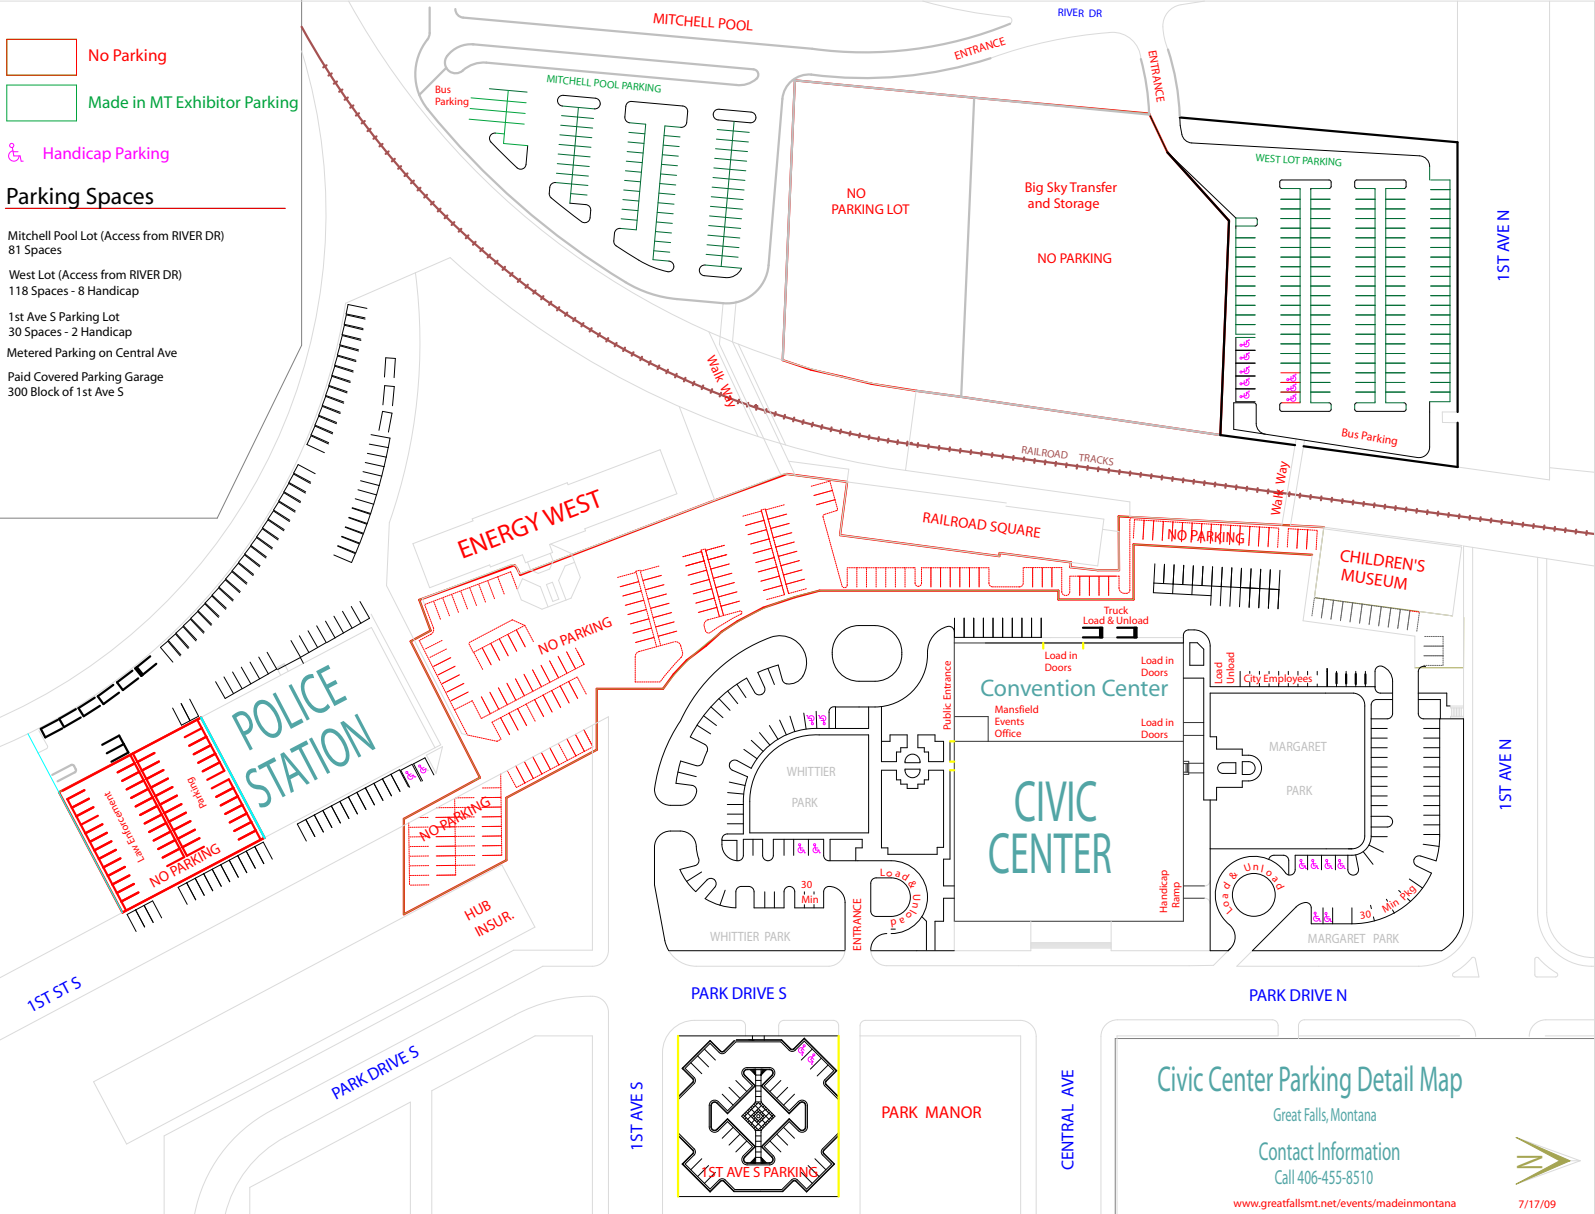

- No Parking
- Made in MT Exhibitor Parking

Handicap Parking

Parking Spaces

Mitchell Pool Lot (Access from RIVER DR)
81 Spaces

West Lot (Access from RIVER DR)
118 Spaces - 8 Handicap

1st Ave S Parking Lot
30 Spaces - 2 Handicap

Metered Parking on Central Ave
Paid Covered Parking Garage
300 Block of 1st Ave S

Civic Center Parking Detail Map

Great Falls, Montana

Contact Information

Call 406-455-8510

7/17/09